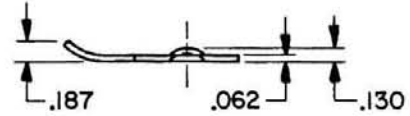

LATCH DETAIL

Templaco Template Model ST-146A

Full Lip Strike

Templaco Template Model LT-135

RUBBER ROLLER

NO. 10 FL. PH. WOOD SCREW X 1.00 LONG (FOR WOOD DOORS)  
 NO. 10-24 FL. PH. UC. MACH. SCREW X .500 LONG (FOR METAL DOORS)

Templaco Template Model ST-151B

"T" Strike

DO NOT SCALE DRAWING

<b>BALDWIN</b>	
<b>0430 &amp; 0432 ROLLER LATCH</b>	
TEMPLATE NO. VARIATIONS A196, A197, A199, A200, A201	TEMPLATE NO. <b>A198</b>

EFFECTIVE: 9-1-86 RA