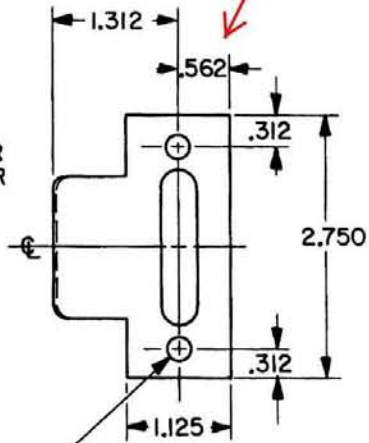

LATCH DETAIL

Templaco Template Model ST-146A

Full Lip Strike

Templaco Template Model LT-135

RUBBER ROLLER

NO. 10 FL. PH. WOOD SCREW X 1.00 LONG (FOR WOOD DOORS)  
 NO. 10-24 FL. PH. UC. MACH. SCREW X .500 LONG (FOR METAL DOORS)

Templaco Template Model ST-151B

"T" Strike

DO NOT SCALE DRAWING

<b>BALDWIN</b>	
<b>0430 &amp; 0432 ROLLER LATCH</b>	
TEMPLATE NO. VARIATIONS A196, A197, A199, A200, A201	TEMPLATE NO. <b>A198</b>

EFFECTIVE: 9-1-86 RA