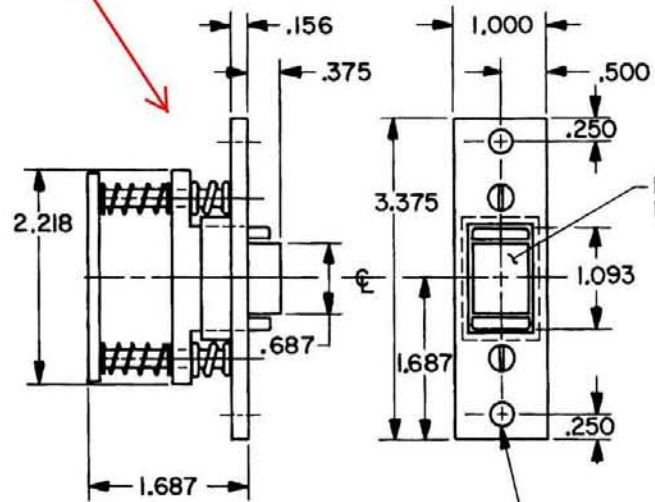

LATCH DETAIL

Templaco Template Model ST-146A

Full Lip Strike

Templaco Template Model LT-135

RUBBER ROLLER

NO. 10 FL. PH. WOOD SCREW X 1.00 LONG (FOR WOOD DOORS)  
 NO. 10-24 FL. PH. UC. MACH. SCREW X .500 LONG (FOR METAL DOORS)

Templaco Template Model ST-151B

"T" Strike

DO NOT SCALE DRAWING

<b>BALDWIN</b>	
<b>0430 &amp; 0432 ROLLER LATCH</b>	
TEMPLATE NO. VARIATIONS A196, A197, A199, A200, A201	TEMPLATE NO. <b>A198</b>

EFFECTIVE: 9-1-86 RA