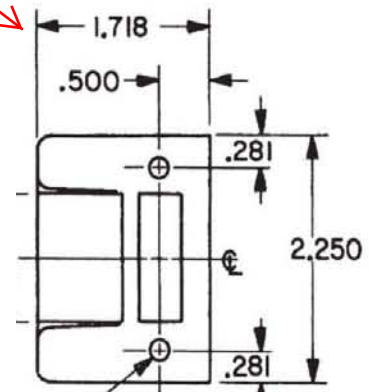

LATCH DETAIL

Templaco Template Model ST-146A

Full Lip Strike

Templaco Template Model LT-135

RUBBER ROLLER

NO. 10 FL. PH. WOOD SCREW X 1.00 LONG (FOR WOOD DOORS)  
 NO. 10-24 FL. PH. UC. MACH. SCREW X .500 LONG (FOR METAL DOORS)

Templaco Template Model ST-151B

"T" Strike

DO NOT SCALE DRAWING

<b>BALDWIN</b>	
<b>0430 &amp; 0432 ROLLER LATCH</b>	
TEMPLATE NO. VARIATIONS A196, A197, A199, A200, A201	TEMPLATE NO. <b>A198</b>

EFFECTIVE: 9-1-86 RA